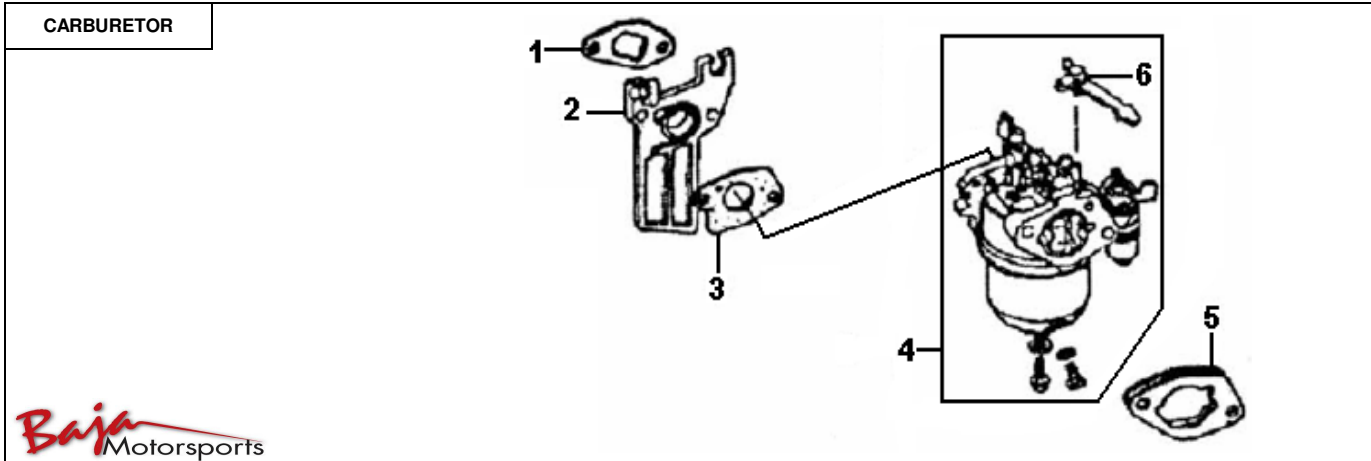

Item No.	Part No.	UPC Number	Description	Baja Description	Qty.
1	MB165-168	842645008405	GASKET, INSULATOR		1
2	MB165-169	842645008412	INSULATOR, CARBURETOR		1
3	MB165-170	842645008429	GASKET, CARBURETOR		1
4	MB165-171	842645008436	CARBURETOR		1
5	MB165-172	842645008443	SPACER, COMP CARBURETOR		1
6			LEVER COMP CHOKE (STD)	AVAILABLE WITH MB165-171	1