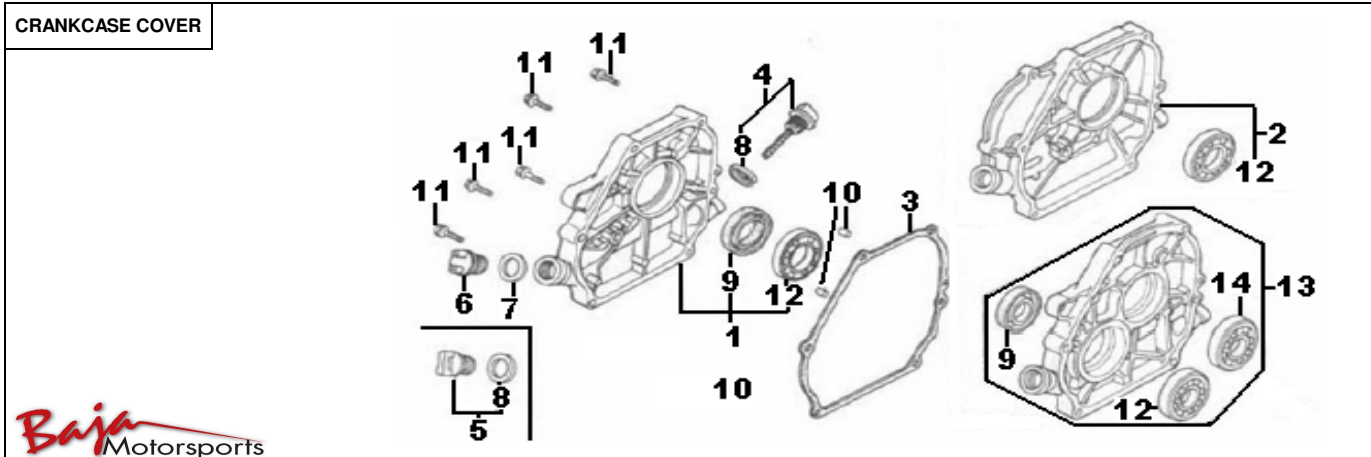

Item No.	Part No.	UPC Number	Description	Baja Description	Qty.
1	MB165-108	842645007804	COVER ASSY, CRANKCASE		1
2	MB165-109		COVER ASSY, CRANKCASE	AVAILABLE WITH MB165-108	1
3	MB165-110	842645007828	PACKING, CASE COVER		1
4	MB165-111	842645007835	CAP ASSY, OIL FILLER		1
5	MB165-112	842645007842	CAP ASSY, OIL FILLER		1
6	MB165-113	842645007859	CAP ASSY, OIL FILLER		1
7	MB165-114	842645007866	GASKET OIL FILLER CAP		1
8	MB165-115	842645007873	GASKET OIL FILLER CAP		2
9	MB165-116	842645007880	OIL SEAL, 25*41.25*6		1
10	MB165-117	842645007880	PIN DOWEL 8*14		2
11	MB165-118	842645007903	BOLT FLANGE 8*32		6
12	MB165-119	842645007910	BEARING RADIAL BALL 6205		1
13	MB165-120		COVER ASSY, CRANKCASE	AVAILABLE WITH MB165-108	1
14	MB165-121	842645007934	BEARING RADIAL BALL 6205		1