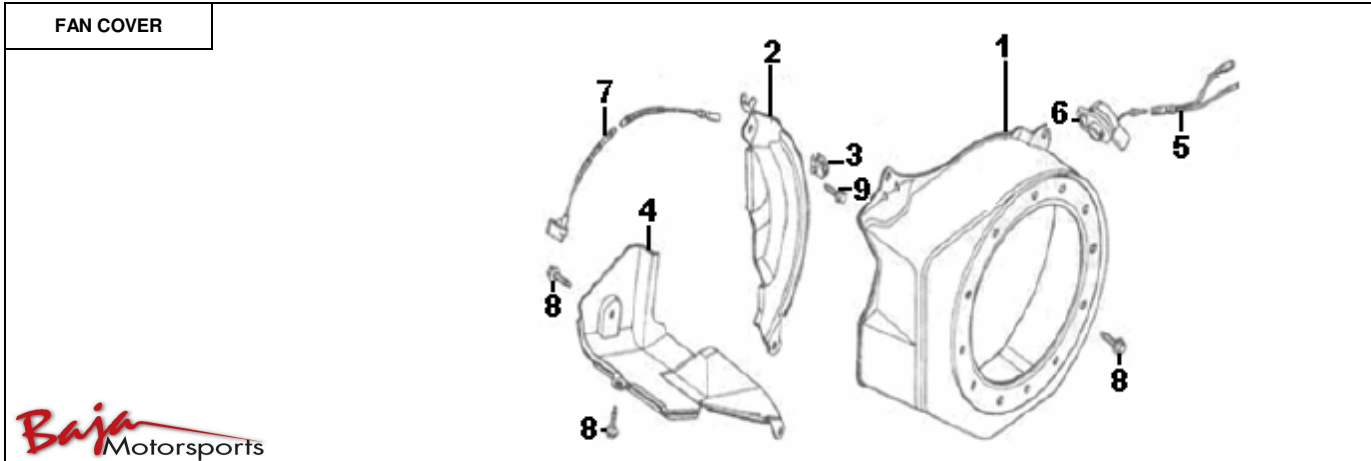

Item No.	Part No.	UPC Number	Description	Baja Description	Qty.
1	MB165-310	842645074325	COVER COMP, FAN	COVER COMP, FAN (6.5)	1
2	MB165-160	842645008320	PLATE,SIDE (STD)		1
3	MB165-161	842645008337	CLAMPER, CORD		1
4	MB165-162	842645008344	SHROUD COMP		1
5	MB165-163	842645008351	SUB-HARNESS		1
6	MB165-164	842645008368	SWITCH ASSY, ENGINE STOP		1
7	MB165-165	842645008375	WIRE STOP SWITCH		1
8	MB165-166	842645008382	BOLT FLANGE M6*12		6
9	MB165-167	842645008399	BOLT FLANGE M6*16		1