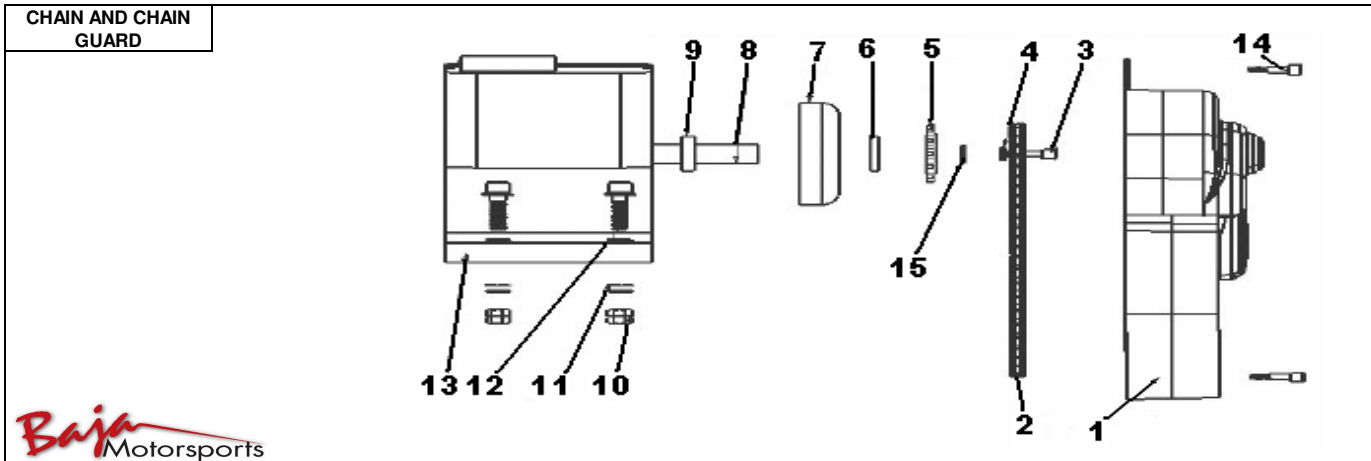

Item No.	Part No.	UPC Number	Description	Baja Description	Qty.
1	DN65-110	842645002298	CHAIN COVER		1
2	DN65-089	842645002304	CHAIN XY2020	CHAIN, 420 / 31 LINKS	1
3	DN65-090	842645055928	SCREW M8*20		1
4	DN65-012	842645055096	WASHER M8		1
5			SPROCKET	AVAILABLE WITH PART MB165-046	1
6	DN65-092	842645055942	WASHER M8X30X2, PLATE	WASHER 32*8.5*2	1
7	MB165-046	842645000089	CLUTCH	CLUTCH INCLUDING SPROCKET	1
8	DN65-303	883099072550	SHAFT	SHAFT	1
9	DN65-095	842645055966	BUSH 22*20*8, 18*12*5	BUSH 22*20*8, 18*12*5	1
10	DN65-012	842645055096	WASHER M8		1
11	DN65-013	842645055102	SCREW M8		4
12	DN65-096	842645055973	BOLT M8-1.25X40, ALLEN (FT)		4
13	DN65-314	842645065767	ENGINE		1
14	DN65-090	842645055928	SCREW M8*20		1
15	DN65-318	842645022197	BUSHING FOR CLUTCH	BUSHING FOR CLUTCH	1