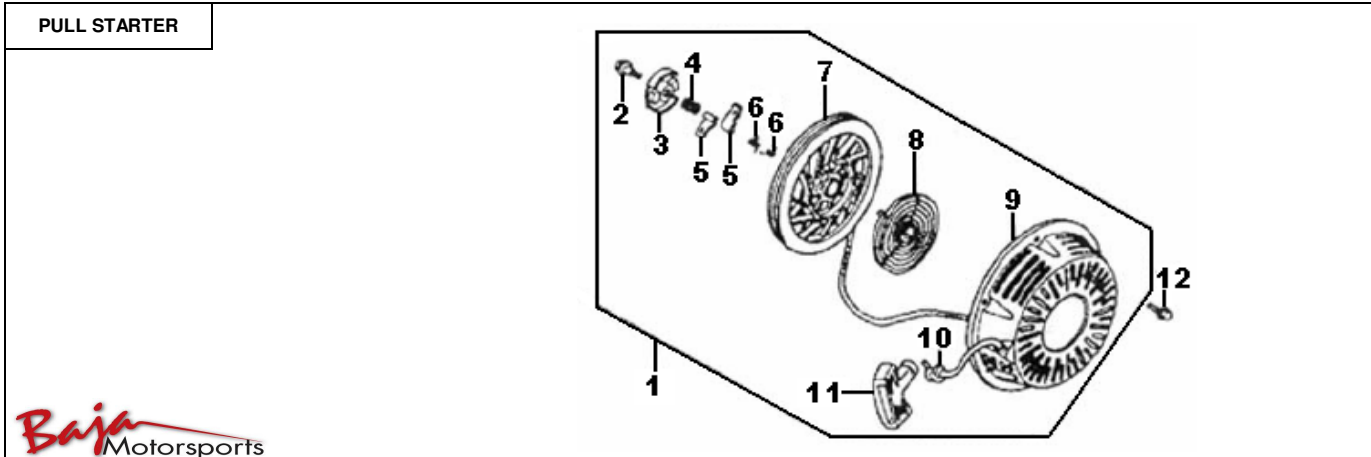

Item No.	Part No.	UPC Number	Description	Baja Description	Qty.
1	MB165-147	842645008191	STARTER ASSY, RECOIL		1
2			SCREW, SETTING	AVAILABLE WITH MB165-147	1
3			GUIDE, RATCHET	AVAILABLE WITH MB165-147	1
4			SPRING FRICTION	AVAILABLE WITH MB165-147	1
5			RATCHET, STARTER	AVAILABLE WITH MB165-147	2
6			SPRING, RATCHET	AVAILABLE WITH MB165-147	2
7			RATCHET, STARTER	AVAILABLE WITH MB165-147	1
8			REEL, RECOIL STARTER	AVAILABLE WITH MB165-147	1
9			SPRING, RECOIL STARTER	AVAILABLE WITH MB165-147	1
10			ROPE, RECOIL STARTER	AVAILABLE WITH MB165-147	1
11			KNOB, RECOIL STARTER	AVAILABLE WITH MB165-147	1
12			BOLT FLANGE M6*8	AVAILABLE WITH MB165-147	3
13	MB165-309	84264500168	RECOIL STARTER SPACER	RECOIL STARTER SPACER (6.5)	1