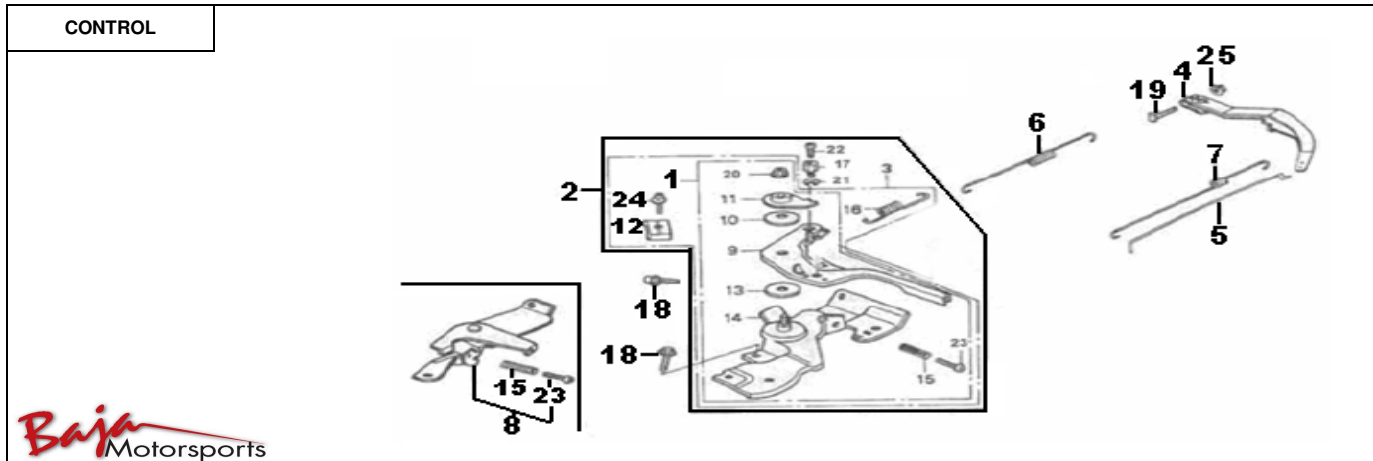

Item No.	Part No.	UPC Number	Description	Baja Description	Qty.
1			CONTROL ASSY (STD)	AVAILABLE WITH MB165-220	1
2	MB165-220	842645008924	CONTROL ASSY (REMOTE)		1
4	MB165-222	842645008948	ARM, GOVERNOR		1
5	MB165-223	842645008955	ROD GOVERNOR		1
6	MB165-224	842645008962	SPRING GOVERNOR		1
7	MB165-225	842645008986	SPRING THROTTLE RETURN		1
8	MB165-226	842645008993	CONTROL ASSY		1
9			LEVER, CONTROL	AVAILABLE WITH MB165-220	1
10			SPRING LEVER	AVAILABLE WITH MB165-220	1
11			WASHER CONTRO LEVER	AVAILABLE WITH MB165-220	1
12			HOLDER CABLE	AVAILABLE WITH MB165-220	1
13			SPAVER CONROL LEVER	AVAILABLE WITH MB165-220	1
14			BASE COMP CONTROL	AVAILABLE WITH MB165-220	1
15			SPRING CONTROL ADJUSTING	AVAILABLE WITH MB165-220	1
16			SPRING CABLE RETURN	AVAILABLE WITH MB165-220	1