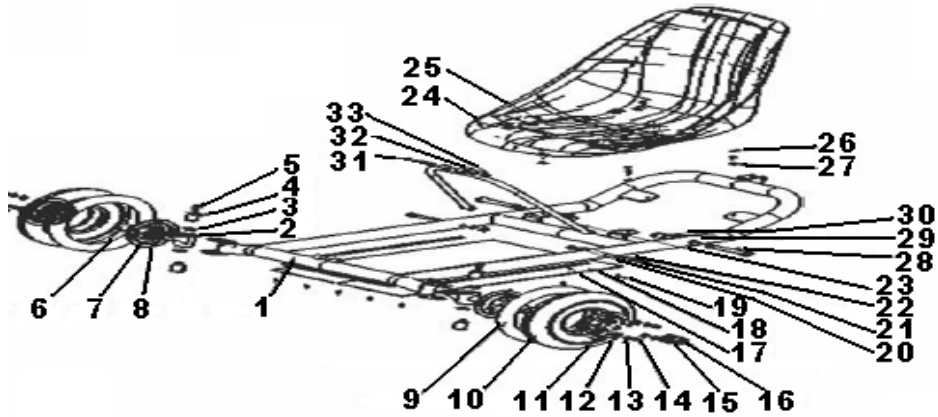

FRONT WHEEL SEAT ASSEMBLY

Item No.	Part No.	UPC Number	Description	Baja Description	Qty.
30	DN65-060	842645046282	NUT M12-1.25X11, NYLON		2
31	DN65-061	842645055546	BOLT M8-1.25X75, ALLEN (FT)		1
32	DN65-012	842645055096	WASHER M8		1
33	DN65-051	842645055553	NUT M8-1.25X8, NYLON		1
	DN65-088	842645002267	SEAT BELT		1